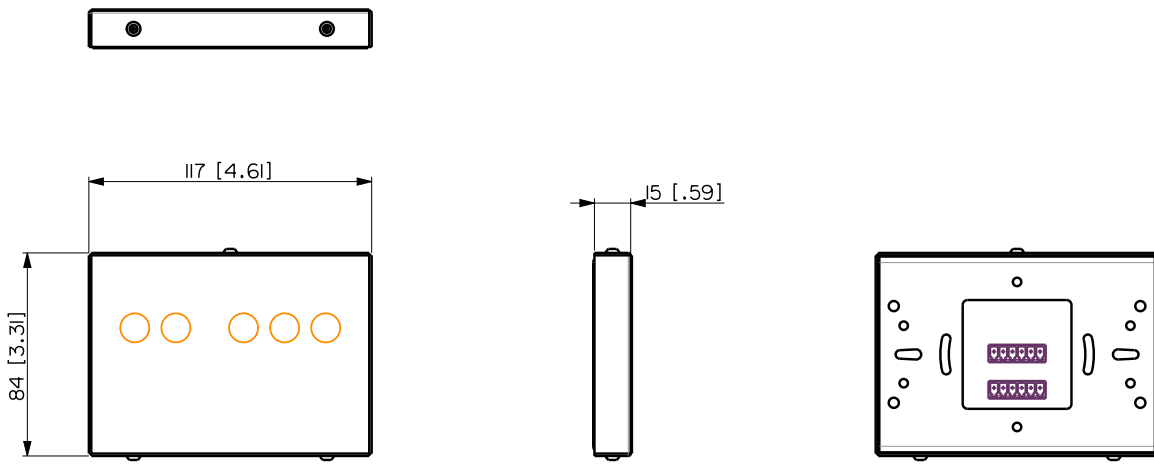

RC 3005

WALL MOUNT REMOTE CONTROL

DESCRIPTION

RC 3005 is a wall mount remote control that allows to manage the music source integrated in the master units front panel. Design with a universal wall mount mechanics.

FEATURES

- Universal wall mounting mechanics
- Power supply not required

TECHNICAL SPECIFICATIONS

General specifications	Mechanics:	Universal wall mounting
	Power Supply	Not Required
Standard compliance	CE marking:	Yes
Physical specifications	Cabinet/Case Material:	Metal
	Color:	White - RAL 9016
Size	Height:	84 mm / 3.31 inches
	Width:	117 mm / 4.61 inches
	Depth:	15 mm / 0.59 inches
	Weight:	0.26 kg / 0.57 lbs
Shipping informations	Package Height:	88 mm / 3.46 inches
	Package Width:	219 mm / 8.62 inches
	Package Depth:	156 mm / 6.14 inches
	Package Weight:	0.31 kg / 0.68 lbs

PART NUMBER

- **12399044**

RC 3005

EAN 8024530015749

VISTA 3D / 3D VIEW

RC 3005 REMOTE CONTROL DXT 3000

REV.
B