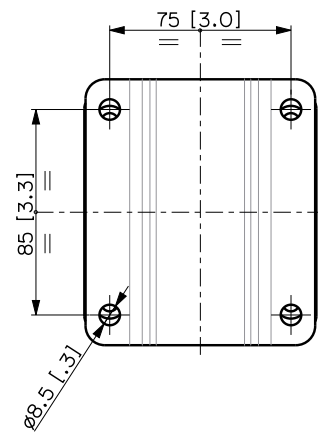

SWM-BR COMPACT M

SWIVEL WALL MOUNT BRACKET

DESCRIPTION

Swivel bracket for COMPACT M 05, M 06 and M 08 speakers wall mounting.

It allows both horizontal and vertical installation, with fixed tilt angles 0°, 15°, 30° and 45°.

FEATURES

- COMPACT M SERIES approved original accessory
- 0° to 45° tilt, with fixed angles
- Steel construction
- Painted with scratch resistant paint, black RAL 9005 and white RAL 9003

TECHNICAL SPECIFICATIONS

General specifications	Speaker orientation:	Horizontal or vertical
	Compatible models:	COMPACT M 05 COMPACT M 06 COMPACT M 08
	Number of brackets:	1
	Tilt angles:	0° - 15° - 30° - 45°
Standard compliance	CE marking:	Yes
Physical specifications	Cabinet/Case Material:	Steel
	Color:	Black - RAL 9005
Size	Height:	110 mm / 4.33 inches
	Width:	96 mm / 3.78 inches
	Depth:	107 mm / 4.21 inches
	Weight:	1.2 kg / 2.65 lbs
Shipping informations	Package Height:	120 mm / 4.72 inches
	Package Width:	160 mm / 6.3 inches
	Package Depth:	120 mm / 4.72 inches
	Package Weight:	1.4 kg / 3.09 lbs

PART NUMBER

- **13360468**
SWM-BR COMPACT M W
White - RAL 9003
EAN 8024530018863
- **13360449**
SWM-BR COMPACT M
Black - RAL 9005
EAN 8024530017842

VISTA 3D / 3D VIEW

	WALL MOUNT BRACKET SWM-BR COMPACT M	REV. D
--	-------------------------------------	-----------