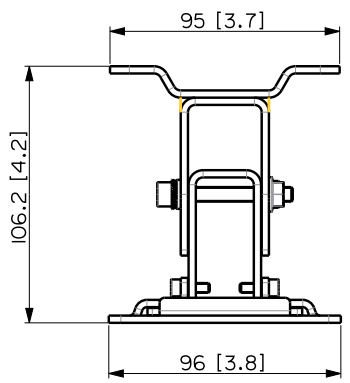

SWM-BR COMPACT M

SWIVEL WALL MOUNT BRACKET

DESCRIPTION

Swivel bracket for COMPACT M 05, M 06 and M 08 speakers wall mounting.

It allows both horizontal and vertical installation, with fixed tilt angles 0°, 15°, 30° and 45°.

FEATURES

- COMPACT M SERIES approved original accessory
- 0° to 45° tilt, with fixed angles
- Steel construction
- Painted with scratch resistant paint, black RAL 9005 and white RAL 9003

TECHNICAL SPECIFICATIONS

General specifications	Speaker orientation:	Horizontal or vertical
	Compatible models:	COMPACT M 05 COMPACT M 06 COMPACT M 08
	Number of brackets:	1
	Tilt angles:	0° - 15° - 30° - 45°
Standard compliance	CE marking:	Yes
Physical specifications	Cabinet/Case Material:	Steel
	Color:	Black - RAL 9005
Size	Height:	110 mm / 4.33 inches
	Width:	96 mm / 3.78 inches
	Depth:	107 mm / 4.21 inches
	Weight:	1.2 kg / 2.65 lbs
Shipping informations	Package Height:	120 mm / 4.72 inches
	Package Width:	160 mm / 6.3 inches
	Package Depth:	120 mm / 4.72 inches
	Package Weight:	1.4 kg / 3.09 lbs

PART NUMBER

- **13360468**
SWM-BR COMPACT M W
White - RAL 9003
EAN 8024530018863
- **13360449**
SWM-BR COMPACT M
Black - RAL 9005
EAN 8024530017842

VISTA 3D / 3D VIEW

	WALL MOUNT BRACKET SWM-BR COMPACT M	REV. D
--	-------------------------------------	-----------