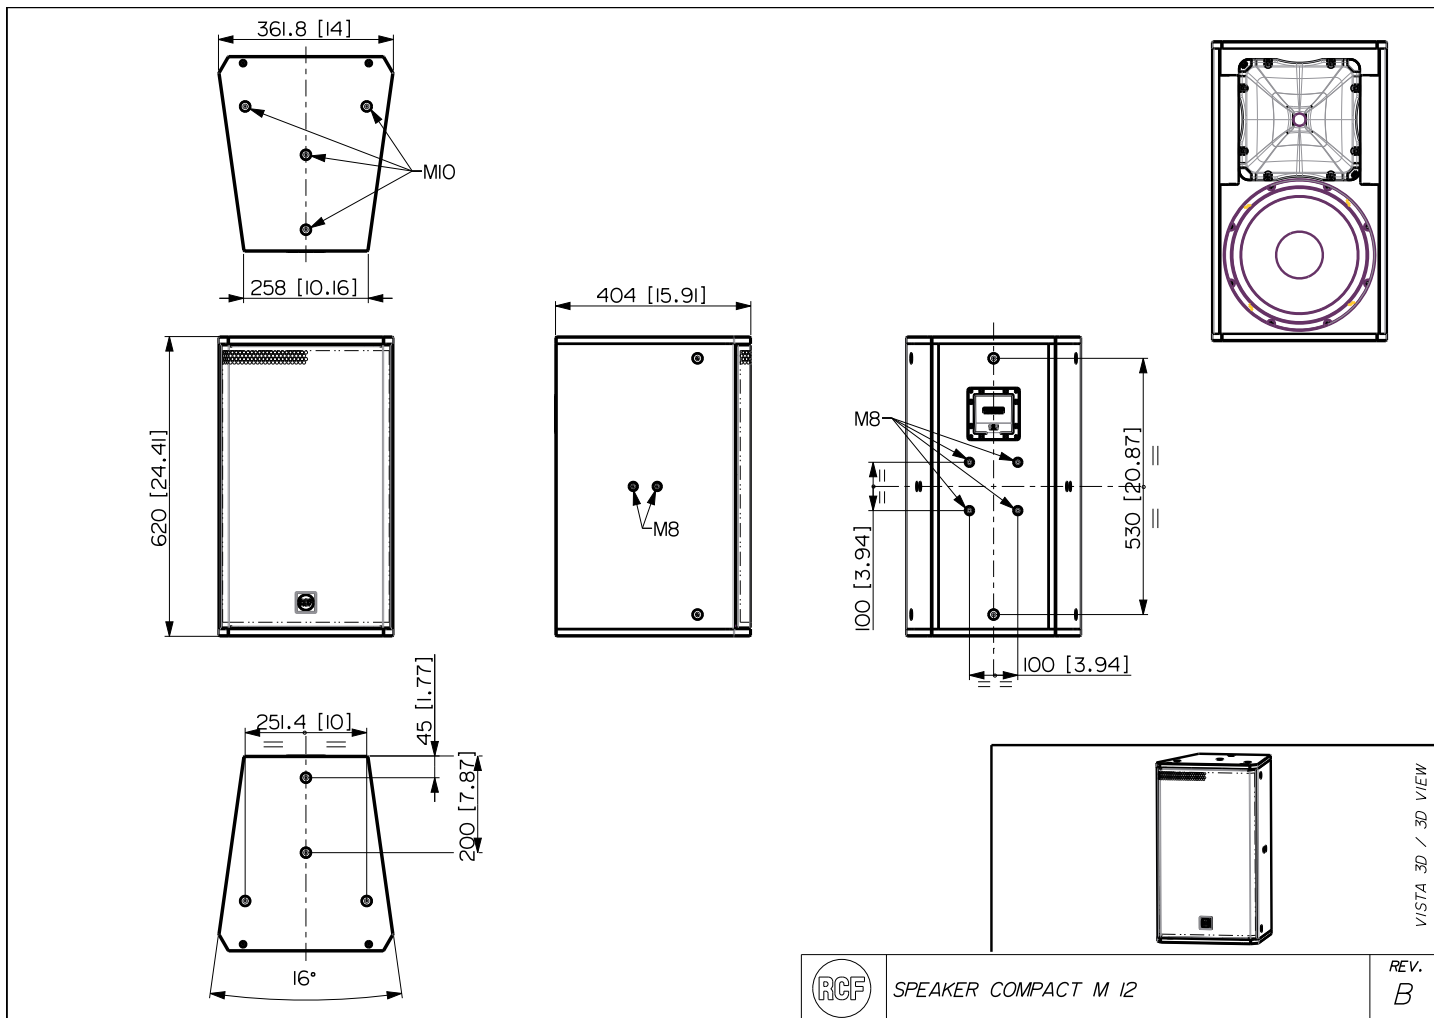

SPEAKER COMPACT M 12

REV.
B