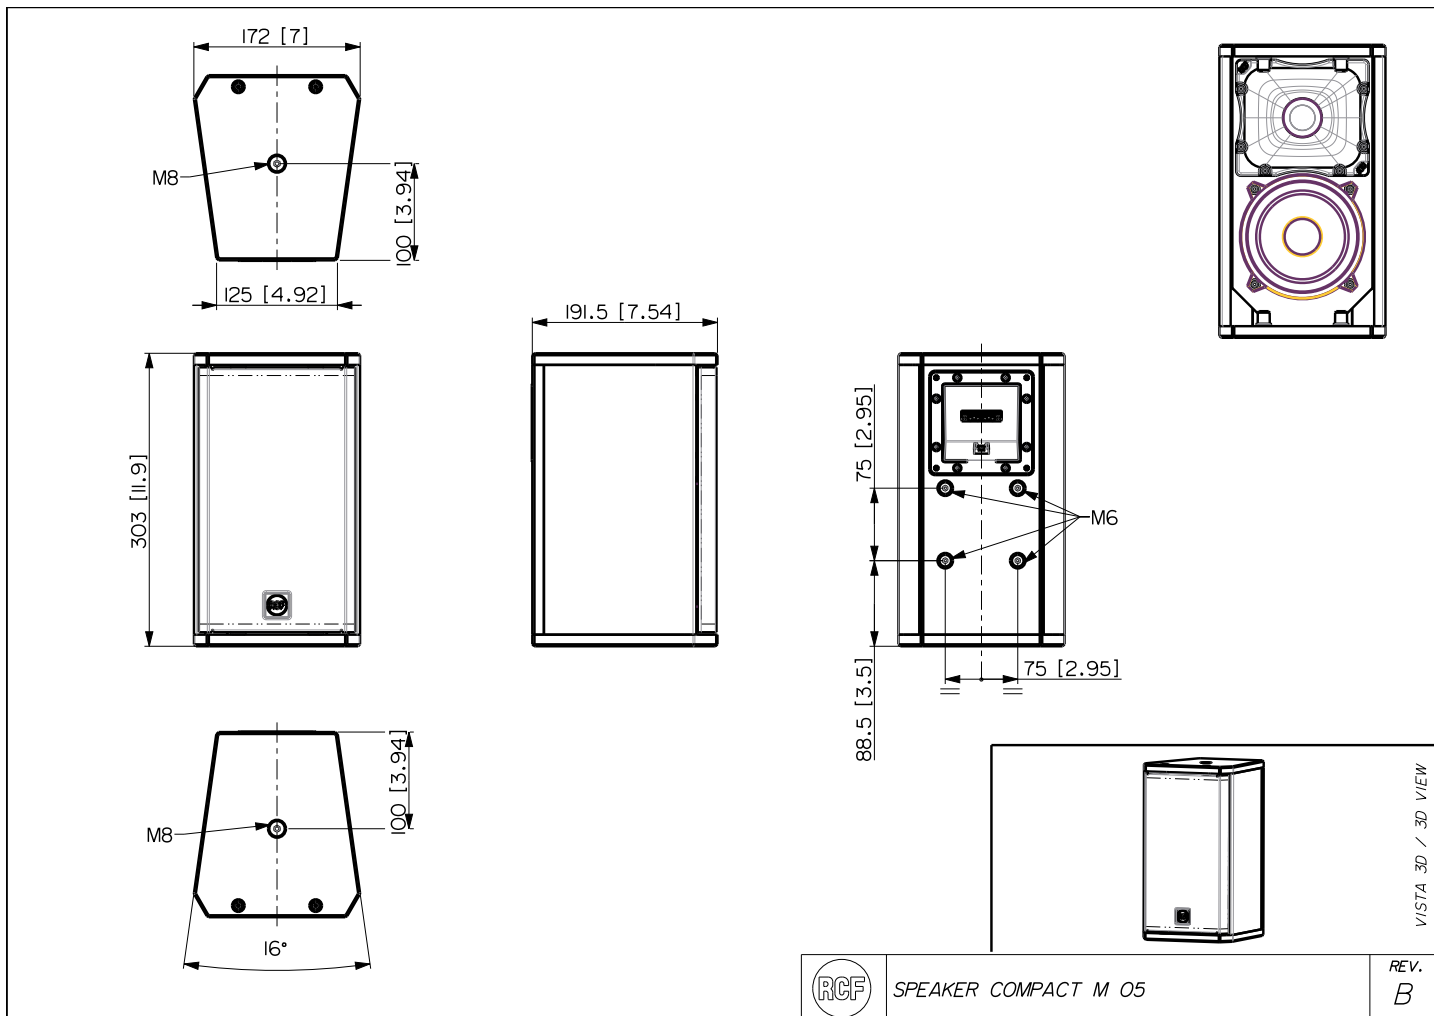

SPEAKER COMPACT M 05

REV.
B

VISTA 3D / 3D VIEW