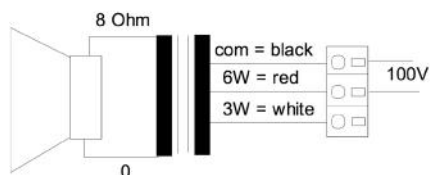

WAVE-100T/EN5424

EN 54-24 Wall / On-Ceiling - Speaker
in ABS with 6 Watt Power for Wet-Room Application

EN
54-24

TECHNICAL DATA

WAVE-100T/EN5424

Loudspeaker:	120mm - broadband
Power-Consumption:	100V-6-3W
Frequency-Range:	110-15 000 Hz
EN-Sensitivity 1W/4M:	76 dB
SPL max 6W/4M:	84 dB
SPL 1W/1M max. EASE/Ulysses:	96 dB (1,5/3,5 kHz)
SPL 6W/1M max. EASE/Ulysses:	103 dB (1,5/3,5 kHz)
Radiation H (0,5/1/2/4KHz):	180°/180°/112°/72°
Radiation V (0,5/1/2/4KHz):	180°/180°/112°/72°
EN degree:	EN Type B, weather-proof, outdoor-certificated
Dimension:	195 x 130 x 67 mm
Weight:	0,7 kg
Material:	ABS
Color:	grey-white
Certificate-Nr.:	1293-CPD-0382
Order-Nr.:	WAVE-100T/EN5424

WAVE-100T/EN5424

EN 54-24 Wall / On-Ceiling - Speaker
in ABS with 6 Watt Power for Wet-Room Application

Elektroakustische Komponenten

Isobar-Diagramm

Horizontal Isobars of: Elko-Schmid Wave-100T

Parameters: Cyclic Move: 0° ; Symmetry: 0..+180 sym ; Freq.Smooth: 1/3 Oct ; Ang.Resol.: 5° ; Rel. to: 0° Axis 0°