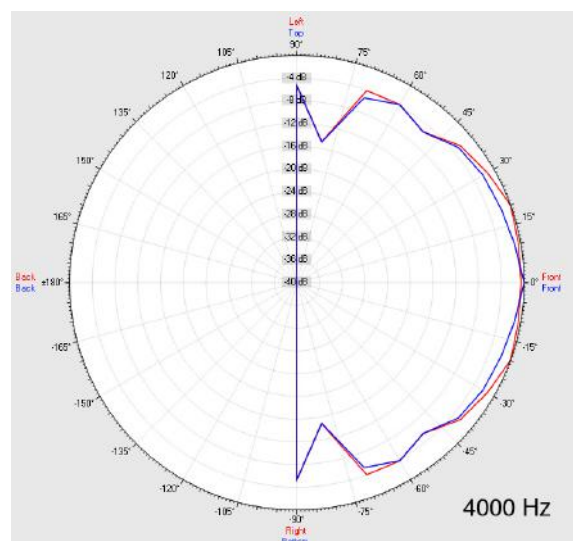

WAVE-100T/EN5424

EN 54-24 Wall / On-Ceiling - Speaker
in ABS with 6 Watt Power for Wet-Room Application

EN
54-24

TECHNICAL DATA

WAVE-100T/EN5424

Loudspeaker:	120mm - broadband
Power-Consumption:	100V-6-3W
Frequency-Range:	110-15 000 Hz
EN-Sensitivity 1W/4M:	76 dB
SPL max 6W/4M:	84 dB
SPL 1W/1M max. EASE/Ulysses:	96 dB (1,5/3,5 kHz)
SPL 6W/1M max. EASE/Ulysses:	103 dB (1,5/3,5 kHz)
Radiation H (0,5/1/2/4KHz):	180°/180°/112°/72°
Radiation V (0,5/1/2/4KHz):	180°/180°/112°/72°
EN degree:	EN Type B, weather-proof, outdoor-certificated
Dimension:	195 x 130 x 67 mm
Weight:	0,7 kg
Material:	ABS
Color:	grey-white
Certificate-Nr.:	1293-CPD-0382
Order-Nr.:	WAVE-100T/EN5424

WAVE-100T/EN5424

EN 54-24 Wall / On-Ceiling - Speaker
in ABS with 6 Watt Power for Wet-Room Application

Radiation

Test method	Axis	500 Hz	1000 Hz	2000 Hz	4000 Hz
EN 54-24	HOR	180°	180°	112°	72°
EN 54-24	VER	180°	180°	112°	72°
EASE/Ulysses	HOR	180°	180°	100°	80°
EASE/Ulysses	VER	180°	180°	100°	80°

WAVE-100T/EN5424

EN 54-24 Wall / On-Ceiling - Speaker
in ABS with 6 Watt Power for Wet-Room Application

Elektroakustische Komponenten

Isobar-Diagramm

Horizontal Isobars of: Elko-Schmid Wave-100T

Parameters: Cyclic Move: 0° ; Symmetry: 0..+180 sym ; Freq.Smooth: 1/3 Oct ; Ang.Resol.: 5° ; Rel. to: 0° Axis 0°