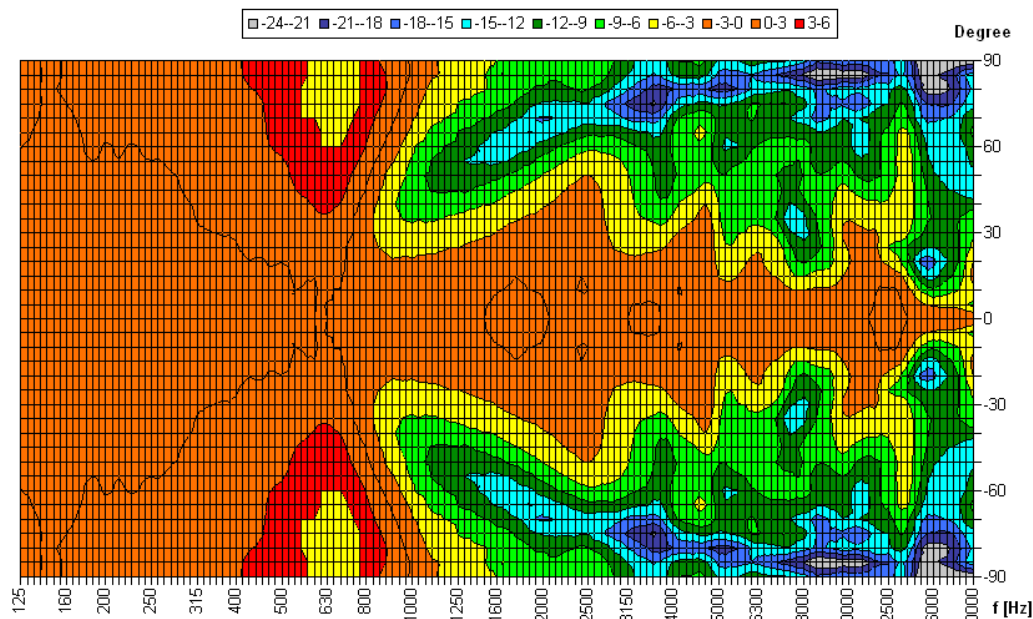

WAVE-100T/EN5424

EN 54-24 Wall / On-Ceiling - Speaker
in ABS with 6 Watt Power for Wet-Room Application

Elektroakustische Komponenten

Isobar-Diagramm

Horizontal Isobars of: Elko-Schmid Wave-100T

Parameters: Cyclic Move: 0° ; Symmetry: 0..+180 sym ; Freq.Smooth: 1/3 Oct ; Ang.Resol.: 5° ; Rel. to: 0° Axis 0°