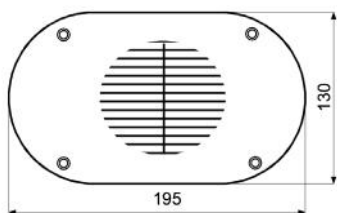

WAVE-100T/EN5424

EN 54-24 Wall / On-Ceiling - Speaker
in ABS with 6 Watt Power for Wet-Room Application

EN
54-24

TECHNICAL DATA

WAVE-100T/EN5424

Loudspeaker:	120mm - broadband
Power-Consumption:	100V-6-3W
Frequency-Range:	110-15 000 Hz
EN-Sensitivity 1W/4M:	76 dB
SPL max 6W/4M:	84 dB
SPL 1W/1M max. EASE/Ulysses:	96 dB (1,5/3,5 kHz)
SPL 6W/1M max. EASE/Ulysses:	103 dB (1,5/3,5 kHz)
Radiation H (0,5/1/2/4KHz):	180°/180°/112°/72°
Radiation V (0,5/1/2/4KHz):	180°/180°/112°/72°
EN degree:	EN Type B, weather-proof, outdoor-certificated
Dimension:	195 x 130 x 67 mm
Weight:	0,7 kg
Material:	ABS
Color:	grey-white
Certificate-Nr.:	1293-CPD-0382
Order-Nr.:	WAVE-100T/EN5424

WAVE-100T/EN5424

EN 54-24 Wall / On-Ceiling - Speaker
in ABS with 6 Watt Power for Wet-Room Application

Radiation

Test method	Axis	500 Hz	1000 Hz	2000 Hz	4000 Hz
EN 54-24	HOR	180°	180°	112°	72°
EN 54-24	VER	180°	180°	112°	72°
EASE/Ulysses	HOR	180°	180°	100°	80°
EASE/Ulysses	VER	180°	180°	100°	80°

WAVE-100T/EN5424

EN 54-24 Wall / On-Ceiling - Speaker
in ABS with 6 Watt Power for Wet-Room Application

Elektroakustische Komponenten

Isobar-Diagramm

Horizontal Isobars of: Elko-Schmid Wave-100T

Parameters: Cyclic Move: 0° ; Symmetry: 0..+180 sym ; Freq.Smooth: 1/3 Oct ; Ang.Resol.: 5° ; Rel. to: 0° Axis 0°