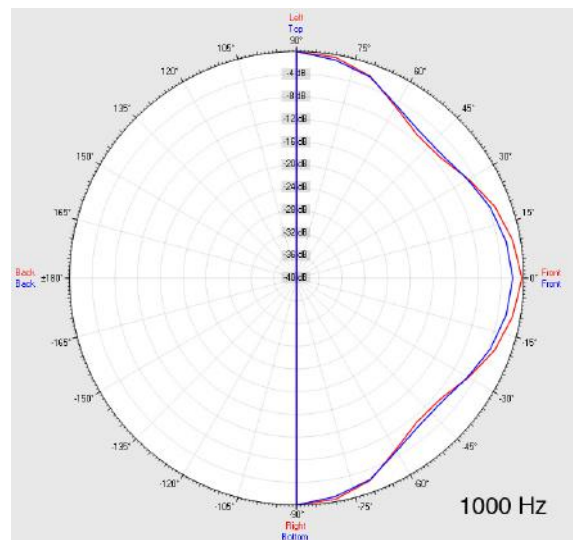

WAVE-100T/EN5424

EN 54-24 Wall / On-Ceiling - Speaker
in ABS with 6 Watt Power for Wet-Room Application

EN
54-24

TECHNICAL DATA

WAVE-100T/EN5424

Loudspeaker:	120mm - broadband
Power-Consumption:	100V-6-3W
Frequency-Range:	110-15 000 Hz
EN-Sensitivity 1W/4M:	76 dB
SPL max 6W/4M:	84 dB
SPL 1W/1M max. EASE/Ulysses:	96 dB (1,5/3,5 kHz)
SPL 6W/1M max. EASE/Ulysses:	103 dB (1,5/3,5 kHz)
Radiation H (0,5/1/2/4KHz):	180°/180°/112°/72°
Radiation V (0,5/1/2/4KHz):	180°/180°/112°/72°
EN degree:	EN Type B, weather-proof, outdoor-certificated
Dimension:	195 x 130 x 67 mm
Weight:	0,7 kg
Material:	ABS
Color:	grey-white
Certificate-Nr.:	1293-CPD-0382
Order-Nr.:	WAVE-100T/EN5424

WAVE-100T/EN5424

EN 54-24 Wall / On-Ceiling - Speaker
in ABS with 6 Watt Power for Wet-Room Application

Radiation

Test method	Axis	500 Hz	1000 Hz	2000 Hz	4000 Hz
EN 54-24	HOR	180°	180°	112°	72°
EN 54-24	VER	180°	180°	112°	72°
EASE/Ulysses	HOR	180°	180°	100°	80°
EASE/Ulysses	VER	180°	180°	100°	80°

WAVE-100T/EN5424

EN 54-24 Wall / On-Ceiling - Speaker
in ABS with 6 Watt Power for Wet-Room Application

Elektroakustische Komponenten

Isobar-Diagramm

Horizontal Isobars of: Elko-Schmid Wave-100T

Parameters: Cyclic Move: 0° ; Symmetry: 0..+180 sym ; Freq.Smooth: 1/3 Oct ; Ang.Resol.: 5° ; Rel. to: 0° Axis 0°