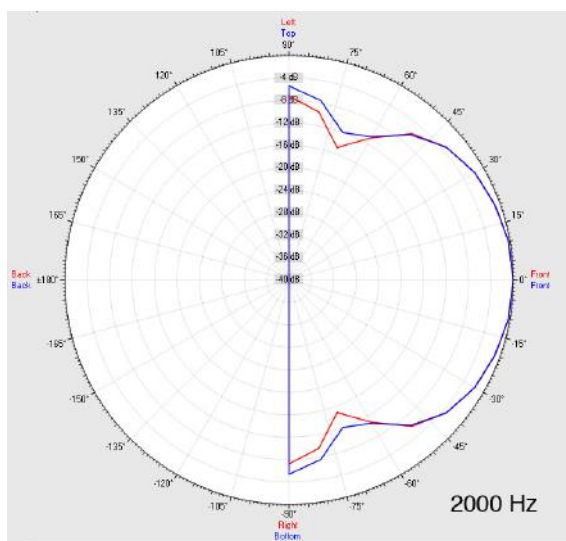

WAVE-100T/EN5424

EN 54-24 Wall / On-Ceiling - Speaker
in ABS with 6 Watt Power for Wet-Room Application

EN
54-24

TECHNICAL DATA

WAVE-100T/EN5424

Loudspeaker:	120mm - broadband
Power-Consumption:	100V-6-3W
Frequency-Range:	110-15 000 Hz
EN-Sensitivity 1W/4M:	76 dB
SPL max 6W/4M:	84 dB
SPL 1W/1M max. EASE/Ulysses:	96 dB (1,5/3,5 kHz)
SPL 6W/1M max. EASE/Ulysses:	103 dB (1,5/3,5 kHz)
Radiation H (0,5/1/2/4KHz):	180°/180°/112°/72°
Radiation V (0,5/1/2/4KHz):	180°/180°/112°/72°
EN degree:	EN Type B, weather-proof, outdoor-certificated
Dimension:	195 x 130 x 67 mm
Weight:	0,7 kg
Material:	ABS
Color:	grey-white
Certificate-Nr.:	1293-CPD-0382
Order-Nr.:	WAVE-100T/EN5424

WAVE-100T/EN5424

EN 54-24 Wall / On-Ceiling - Speaker
in ABS with 6 Watt Power for Wet-Room Application

Radiation

Test method	Axis	500 Hz	1000 Hz	2000 Hz	4000 Hz
EN 54-24	HOR	180°	180°	112°	72°
EN 54-24	VER	180°	180°	112°	72°
EASE/Ulysses	HOR	180°	180°	100°	80°
EASE/Ulysses	VER	180°	180°	100°	80°

WAVE-100T/EN5424

EN 54-24 Wall / On-Ceiling - Speaker
in ABS with 6 Watt Power for Wet-Room Application

Elektroakustische Komponenten

Isobar-Diagramm

Horizontal Isobars of: Elko-Schmid Wave-100T

Parameters: Cyclic Move: 0° ; Symmetry: 0..+180 sym ; Freq.Smooth: 1/3 Oct ; Ang.Resol.: 5° ; Rel. to: 0° Axis 0°