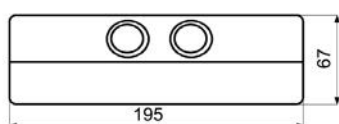

WAVE-100T/EN5424

EN 54-24 Wall / On-Ceiling - Speaker
in ABS with 6 Watt Power for Wet-Room Application

EN
54-24

TECHNICAL DATA

WAVE-100T/EN5424

Loudspeaker:	120mm - broadband
Power-Consumption:	100V-6-3W
Frequency-Range:	110-15 000 Hz
EN-Sensitivity 1W/4M:	76 dB
SPL max 6W/4M:	84 dB
SPL 1W/1M max. EASE/Ulysses:	96 dB (1,5/3,5 kHz)
SPL 6W/1M max. EASE/Ulysses:	103 dB (1,5/3,5 kHz)
Radiation H (0,5/1/2/4KHz):	180°/180°/112°/72°
Radiation V (0,5/1/2/4KHz):	180°/180°/112°/72°
EN degree:	EN Type B, weather-proof, outdoor-certificated
Dimension:	195 x 130 x 67 mm
Weight:	0,7 kg
Material:	ABS
Color:	grey-white
Certificate-Nr.:	1293-CPD-0382
Order-Nr.:	WAVE-100T/EN5424