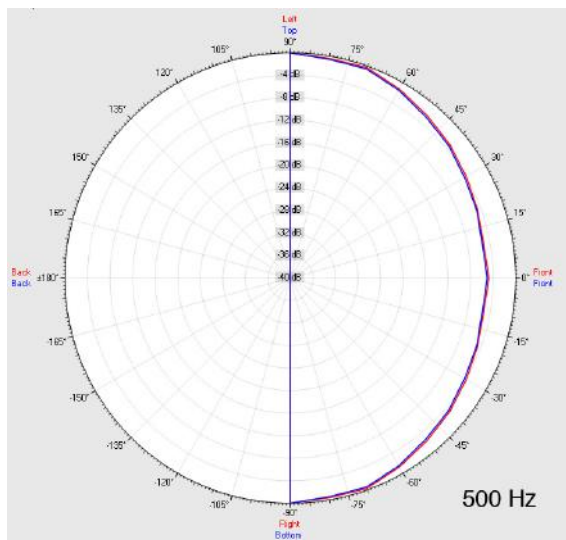

WAVE-100T/EN5424

EN 54-24 Wall / On-Ceiling - Speaker
in ABS with 6 Watt Power for Wet-Room Application

EN
54-24

TECHNICAL DATA

WAVE-100T/EN5424

Loudspeaker:	120mm - broadband
Power-Consumption:	100V-6-3W
Frequency-Range:	110-15 000 Hz
EN-Sensitivity 1W/4M:	76 dB
SPL max 6W/4M:	84 dB
SPL 1W/1M max. EASE/Ulysses:	96 dB (1,5/3,5 kHz)
SPL 6W/1M max. EASE/Ulysses:	103 dB (1,5/3,5 kHz)
Radiation H (0,5/1/2/4KHz):	180°/180°/112°/72°
Radiation V (0,5/1/2/4KHz):	180°/180°/112°/72°
EN degree:	EN Type B, weather-proof, outdoor-certificated
Dimension:	195 x 130 x 67 mm
Weight:	0,7 kg
Material:	ABS
Color:	grey-white
Certificate-Nr.:	1293-CPD-0382
Order-Nr.:	WAVE-100T/EN5424

WAVE-100T/EN5424

EN 54-24 Wall / On-Ceiling - Speaker
in ABS with 6 Watt Power for Wet-Room Application

Radiation

Test method	Axis	500 Hz	1000 Hz	2000 Hz	4000 Hz
EN 54-24	HOR	180°	180°	112°	72°
EN 54-24	VER	180°	180°	112°	72°
EASE/Ulysses	HOR	180°	180°	100°	80°
EASE/Ulysses	VER	180°	180°	100°	80°

WAVE-100T/EN5424

EN 54-24 Wall / On-Ceiling - Speaker
in ABS with 6 Watt Power for Wet-Room Application

Elektroakustische Komponenten

Isobar-Diagramm

Horizontal Isobars of: Elko-Schmid Wave-100T

Parameters: Cyclic Move: 0° ; Symmetry: 0..+180 sym ; Freq.Smooth: 1/3 Oct ; Ang.Resol.: 5° ; Rel. to: 0° Axis 0°